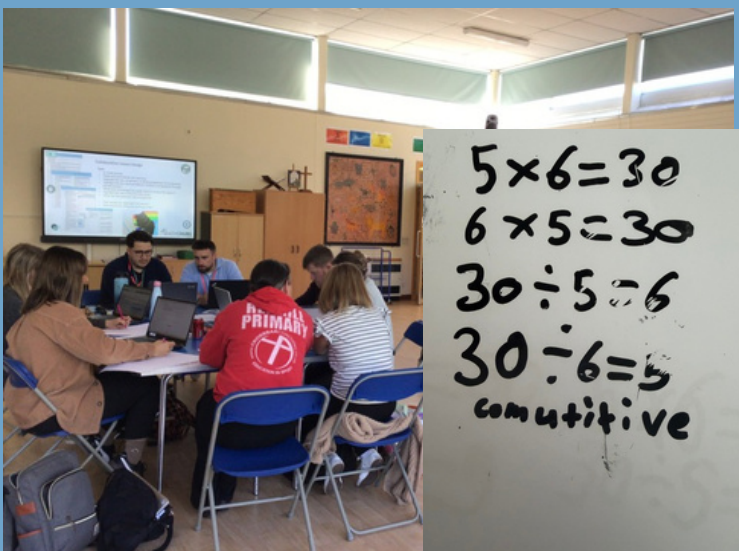

A Peek at Our Week

A huge thank you to the children in Base 7 for taking part in Thursday's open lesson and for showcasing their wonderful maths so confidently. It was a pleasure to welcome 24 teachers from local primary schools, who were thoroughly impressed by the children's focus, thinking and enthusiasm. These visiting teachers have been working with Mrs Jones throughout the year to develop maths mastery teaching in their own schools, and the lesson provided a fantastic example of this learning in action. Well done, Base 7—you were brilliant ambassadors for our school.